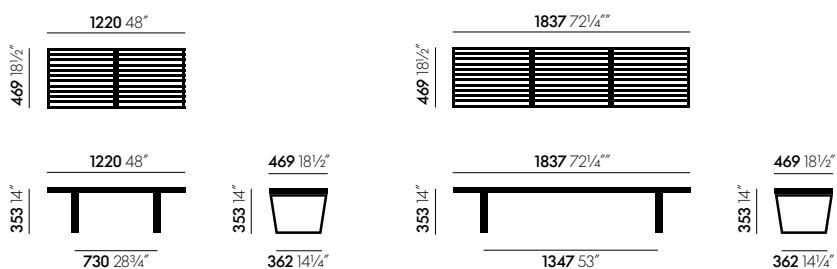

Nelson Bench

George Nelson, 1946

vitra.

Nelson Bench

The clean linear aesthetic of the Nelson Bench reflects George Nelson's background as an architect. Like many design classics, the bench has multiple uses, readily serving as a surface for seating, storage or display functions.

Materials

- **Seat:** slatted wood in solid ash, natural finish.
- **Base:** ash, lacquered in black.

Dimensions

Nelson Bench

Surfaces and colours