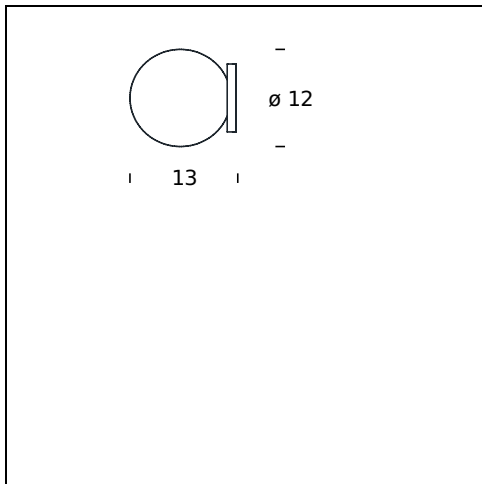

**MODEL NAME:** Pallina

**CODE:** F443060150..NE

**DIMENSIONS:** 13 x ø 12 cm

**MATERIALS:** Glass, metal

**COLORS**

- Black
- Brass
- Nickel
- Rose Gold

**BULB:** LED 1x6W G9 (2700K, 470 Lm)

**DIMMER:** Dimmable with light dimmer, not supplied