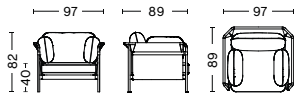

### DIMENSIONS

#### 1 SEATER

WIDTH 97 CM | 38.19"  
DEPTH 89 CM | 35.04"  
HEIGHT 82 CM | 32.28"  
SEAT HEIGHT 40 CM | 15.75"  
SEAT WIDTH 65 CM | 25.59"