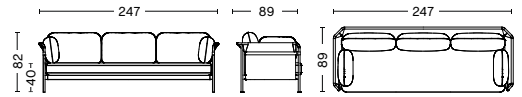

### DIMENSIONS

#### 1 SEATER

WIDTH 97 CM | 38.19"  
DEPTH 89 CM | 35.04"  
HEIGHT 82 CM | 32.28"  
SEAT HEIGHT 40 CM | 15.75"  
SEAT WIDTH 65 CM | 25.59"

#### 2 SEATER

WIDTH 172 CM | 67.72"  
DEPTH 89 CM | 35.04"  
HEIGHT 82 CM | 32.28"  
SEAT HEIGHT 40 CM | 15.75"  
SEAT WIDTH 65 CM | 25.59"