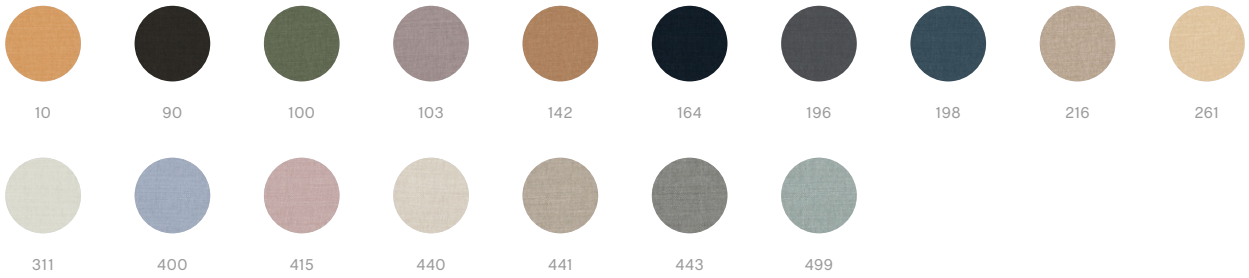

COLOUR & FINISH

Please note that the colour codes are indicative.

	FRAME	BLACK POWDER COATED STEEL	CHROMED STEEL
OUTER CANVAS		 RAL 9005	
BLACK CANVAS 100% LINEN			
NATURAL CANVAS 100% LINEN			

SELECTED FABRICS | MATTRESS & CUSHIONS

LINARA