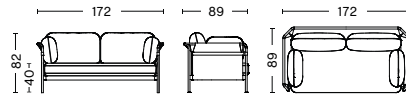

### DIMENSIONS

#### 1 SEATER

WIDTH 97 CM | 38.19"  
DEPTH 89 CM | 35.04"  
HEIGHT 82 CM | 32.28"  
SEAT HEIGHT 40 CM | 15.75"  
SEAT WIDTH 65 CM | 25.59"