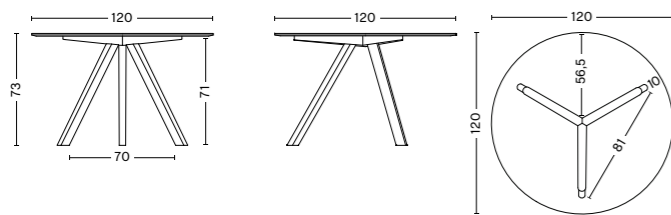

*Nordic Swan Ecolabel does not apply to walnut frame (IN PROCESS)

DIMENSIONS

CPH 20 COFFEE TABLE Ø50 X H49
Diameter 50 cm
Height 49 cm

CPH 20 HIGH TABLE Ø70 X H105
Diameter 70 cm
Height 105 cm

CPH 20 TABLE Ø90 X H73
Diameter 90 cm
Height 73 cm

CPH 20 TABLE Ø120 X H73
Diameter 120 cm
Height 73 cm

PRODUCT INFORMATION

DESIGN YEAR
2012

COUNTRY OF ORIGIN
Denmark

CONSTRUCTION
Requires assembly

WARRANTY
HAY provides a 10-year product warranty. Please contact the HAY sales team for further information about the warranty terms and conditions.