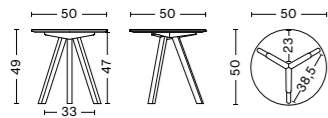

CPH 20 ROUND TABLE DESIGN BY RONAN & ERWAN BOUROULLEC

Sharing the same characteristic angled legs as the rest of the Bouroullec brothers' Copenhagen range, the CPH20 table features a round tabletop that softens the engineered expression. The three-legged table frame comes in different sizes and is available with tabletops and frames in a variety of wood types, materials, and colours, with the possibility to select matching or contrasting combinations. Equally suitable for intimate meetings and larger, café-like environments, this versatile table has an ability to blend into private homes as well as public spaces.

*Nordic Swan Ecolabel does not apply to walnut frame (IN PROCESS)

DIMENSIONS

CPH 20 COFFEE TABLE Ø50 X H49
Diameter 50 cm
Height 49 cm

CPH 20 HIGH TABLE Ø70 X H105
Diameter 70 cm
Height 105 cm

CPH 20 TABLE Ø90 X H73
Diameter 90 cm
Height 73 cm

CPH 20 TABLE Ø120 X H73
Diameter 120 cm
Height 73 cm

PRODUCT INFORMATION

DESIGN YEAR
2012

COUNTRY OF ORIGIN
Denmark

CONSTRUCTION
Requires assembly

WARRANTY
HAY provides a 10-year product warranty. Please contact the HAY sales team for further information about the warranty terms and conditions.