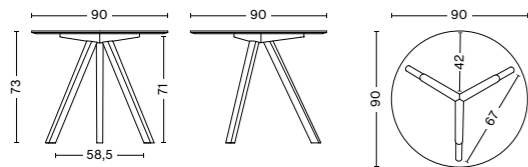

*Nordic Swan Ecolabel does not apply to walnut frame (IN PROCESS)

DIMENSIONS

CPH 20 COFFEE TABLE Ø50 X H49
Diameter 50 cm
Height 49 cm

CPH 20 HIGH TABLE Ø70 X H105
Diameter 70 cm
Height 105 cm

CPH 20 TABLE Ø90 X H73
Diameter 90 cm
Height 73 cm

CPH 20 TABLE Ø120 X H73
Diameter 120 cm
Height 73 cm

PRODUCT INFORMATION

DESIGN YEAR
2012

COUNTRY OF ORIGIN
Denmark

CONSTRUCTION
Requires assembly

WARRANTY
HAY provides a 10-year product warranty. Please contact the HAY sales team for further information about the warranty terms and conditions.