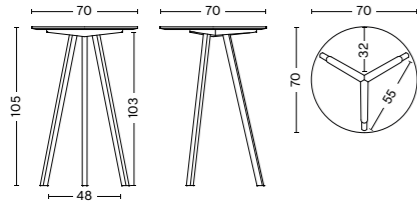

CPH 20 ROUND TABLE DESIGN BY RONAN & ERWAN BOUROULLEC

Sharing the same characteristic angled legs as the rest of the Bouroullec brothers' Copenhagen range, the CPH20 table features a round tabletop that softens the engineered expression. The three-legged table frame comes in different sizes and is available with tabletops and frames in a variety of wood types, materials, and colours, with the possibility to select matching or contrasting combinations. Equally suitable for intimate meetings and larger, café-like environments, this versatile table has an ability to blend into private homes as well as public spaces.

CPH 20 Ø90 | Black oak tabletop | Black oak frame

MATERIALS

TABLETOP

Linoleum, laminate or veneer top with water-based lacquered MDF edge matching frame colour

FRAME

3-legged solid wood

COLOUR & FINISH

Please note that the colours are indicative

*Nordic Swan Ecolabel does not apply to walnut frame (IN PROCESS)

DIMENSIONS

CPH 20 COFFEE TABLE Ø50 X H49
Diameter 50 cm
Height 49 cm

CPH 20 HIGH TABLE Ø70 X H105
Diameter 70 cm
Height 105 cm

CPH 20 TABLE Ø90 X H73
Diameter 90 cm
Height 73 cm

CPH 20 TABLE Ø120 X H73
Diameter 120 cm
Height 73 cm

PRODUCT INFORMATION

DESIGN YEAR
2012

COUNTRY OF ORIGIN
Denmark

CONSTRUCTION
Requires assembly

WARRANTY
HAY provides a 10-year product warranty. Please contact the HAY sales team for further information about the warranty terms and conditions.