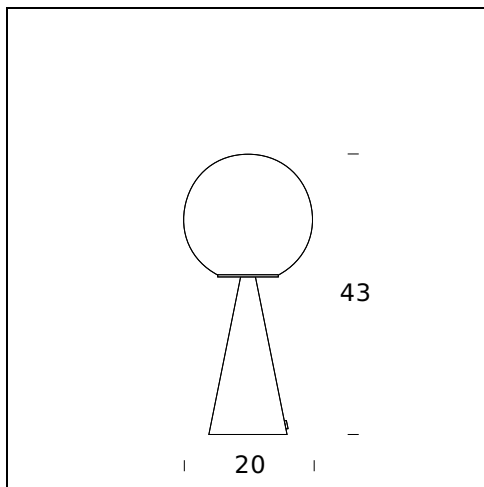

RELATED PRODUCTS

BILIA (LED)

Table Lamp

BILIA MINI

Table Lamp

TECHNICAL SHEET

Table lamp with dimmer. Brushed nickel-plated metal frame. Diffuser in frosted white blown glass. Transparent power cable, dimmer and plug.

MODEL NAME: Bilia

CODE: 2474NS

DIMENSIONS: Ø 20 x 43

MATERIALS: Glass, metal

BULB: 1x42W (HA) Eco Saver E14

PLUG: Transparent

POWER CORD: Transparent

DIMMER: Dimmer