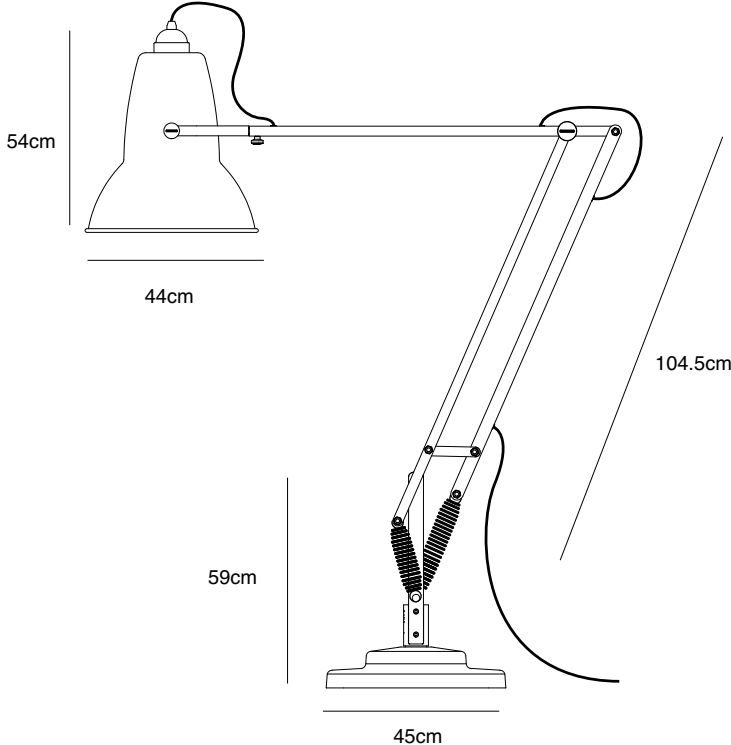

Original 1227™ Giant Floor Lamp

ANGLEPOISE®

Original 1227™ Giant Collection | Technical Sheet

Launched In 2005 | Designed by George Carwardine

95cm

Product	Closest RAL Reference
---------	-----------------------

Floor Lamp - Custom Colour or Finish

*British Standards colour reference.

Description

Originally created for the Roald Dahl Museum as a tribute to the author's passion for the lamp he used at his writing desk, this larger-than-life, triple-scale version of the iconic Anglepoise® Original 1227™ is guaranteed to make an impact.

Dimensions

- Shade diameter: 44cm
- Shade height: 47cm
- Max reach: 270cm (from base to shade)
- Base size: 45 x 45cm
- Cable length: 450cm
- Lamp Packaging (L x W x H): 98cm x 64.5cm x 184cm
- Lamp Packaged Weight: 49.6kg