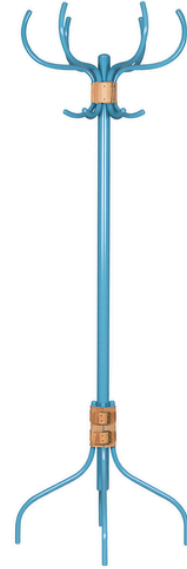

K

BABE

DESIGNER
Anna Kraitz

MADE IN SWEDEN

BABE

BABE

MATERIAL

Steel & Leather

VARIANT

Copper
Bone White
Coral Red
Pastel Blue

PRODUCT MEASUREMENTS (cm)

H 190
D 61

ITEM NUMBER

400