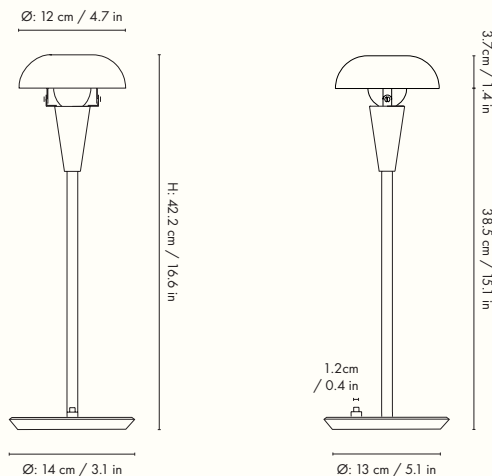

Measurements