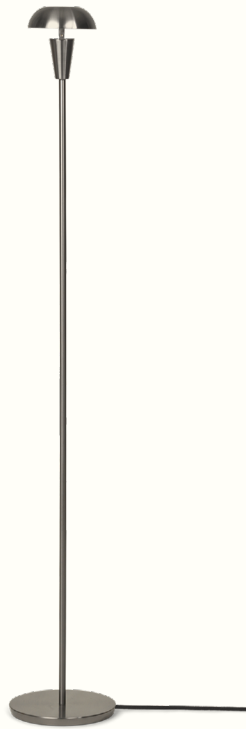

Product Fact Sheet

Tiny Lamp Collection

ferm
LIVING

Tiny Lamp

The Tiny Lamp works as a functional and decorative light source in any room. Due to its petite size, it can effortlessly be placed on tables, shelves or other small corners of your home. Inspired by industrial Art Deco, it exudes simplicity in both expression and its metal construction. The useful tipping head makes it possible for you to tilt the shade to create a different look of the lamp, as well as to fit the atmosphere of the room.

Measurements

Tiny Table Lamp

The Tiny Table Lamp works as a functional and decorative light source in any room. Due to its petite, slim size, it can effortlessly be placed on your windowsill or work desk for extra light. Inspired by industrial Art Deco, it exudes simplicity in both expression and its metal construction. The useful tipping head makes it possible for you to tilt the shade to create a different look of the lamp, as well as to fit the atmosphere of the room. Playing on proportions, the tiny shade in combination with the slim base gives the Tiny Table Lamp its charismatic design trait and personality.

Measurements

Tiny Floor Lamp

The Tiny Floor Lamp works as a functional and decorative light source. Due to its petite, tall and slim look, it fits effortlessly in most corners, or behind your couch where you need some extra light to create a cosy atmosphere. Inspired by industrial Art Deco, it exudes simplicity in both expression and its metal construction. The useful tipping head makes it possible for you to tilt the shade to create a different look of the lamp, as well as to fit the atmosphere of the room. Playing on proportions, the tiny shade in combination with the tall, slim base gives the Tiny Floor Lamp its charismatic design trait and personality.