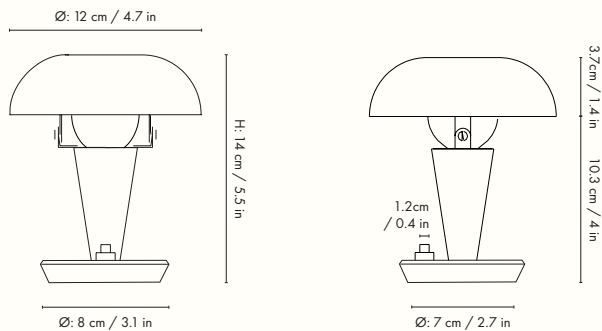

1104264669
Steel

1104264668
Brass

Information

Size: Ø: 12 x H: 14 cm / Ø: 4.7 x H: 5.5 in
Material: Stainless steel: Nickel plated iron. Brass: Brass plated iron. Electrical components, E14 socket. 2.6 metre black fabric cord with on/off switch
Care: Wipe with a damp cloth
Voltage: 220-240V - 50Hz
Light source: E14 max 12 watt LED Bulb not included
Info: Rotating lampshade. Separate version for US.
 Registered design
Certifications: CE, CB, UKCA, RoHs. Only approved for EU/NO/CH/UK (UK plug version for UK)
Classification: IP20, Class II
Country of origin: China
Net weight: 0.5 kg
Packsize: 20

Measurements

Tiny Table Lamp

The Tiny Table Lamp works as a functional and decorative light source in any room. Due to its petite, slim size, it can effortlessly be placed on your windowsill or work desk for extra light. Inspired by industrial Art Deco, it exudes simplicity in both expression and its metal construction. The useful tipping head makes it possible for you to tilt the shade to create a different look of the lamp, as well as to fit the atmosphere of the room. Playing on proportions, the tiny shade in combination with the slim base gives the Tiny Table Lamp its charismatic design trait and personality.

1104264672
Steel

1104264671
Brass

Information

Size: Ø: 12 x H: 42.2 cm / Ø: 4.7 x H: 16.6 in
Material: Stainless steel: Nickel plated iron. Brass: Brass plated iron. Electrical components, E14 socket. 2.6 metre black fabric cord with on/off switch
Care: Wipe with a damp cloth
Voltage: 220-240V - 50Hz
Light source: E14 max 12 watt LED Bulb not included
Info: Rotating lampshade. Separate version for US.
 Registered design
Certifications: CE, CB, UKCA, RoHs. Only approved for EU/NO/CH/UK (UK plug version for UK)
Classification: IP20, Class II
Country of origin: China
Net weight: 1.2 kg
Packsizes: 12