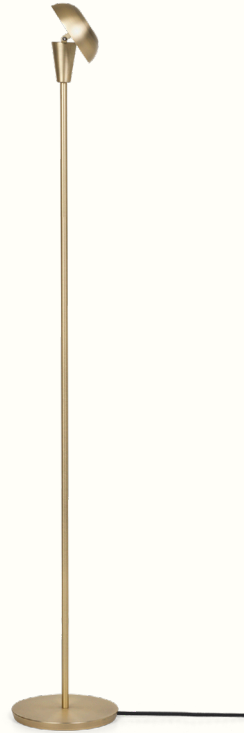

1104264780
Brass