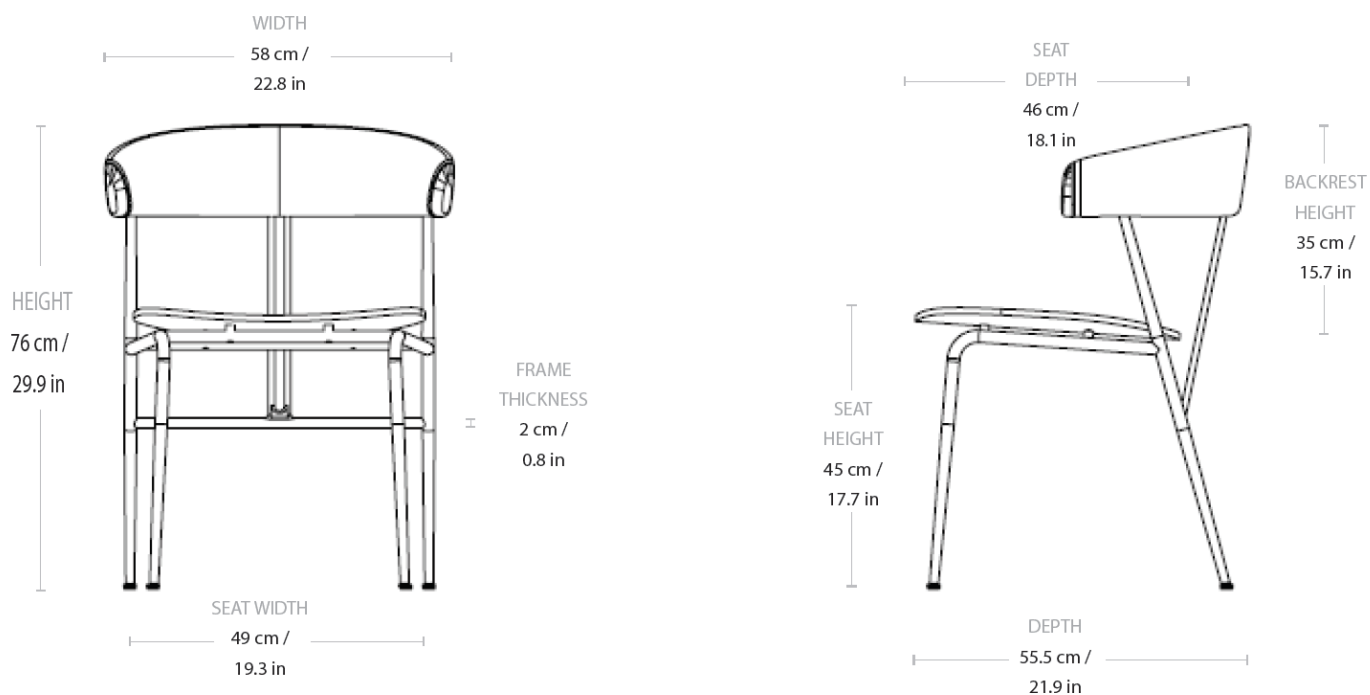

Materials & Finishes

BASE FINISH

Black Matt Base

MATERIALS

Steel, CMHR foam, polyester wadding, fabric upholstery

Dimensions

WIDTH	58 cm / 22.8 in
DEPTH	55.5 cm / 21.9 in
HEIGHT	76 cm / 29.9 in
SEAT WIDTH	49 cm / 19.3 in
SEAT DEPTH	54 cm / 21.3 in
SEAT HEIGHT	45 cm / 17.7 in
BACKREST HEIGHT	35 cm / 13.8 in

Weight

TOTAL WEIGHT 6 kg / 13.2 lbs

Upholstery Consumption

FABRIC

X 140 CM FABRIC WIDTH / X 55 IN FABRIC WIDTH

FABRIC CONSUMPTION 60 cm / 23.6 in

Packaging

NUMBER OF PARCELS 1

PACKAGING LENGTH 59 cm / 23.2 in

PACKAGING WIDTH 54.5 cm / 21.5 in

PACKAGING HEIGHT 78 cm / 30.7 in

PACKAGING WEIGHT 2.5 kg / 5.5 lbs

GROSS WEIGHT 8.5 kg / 18.7 lbs

Test & Certifications

CAL 117 Yes

CRIB 5 Yes