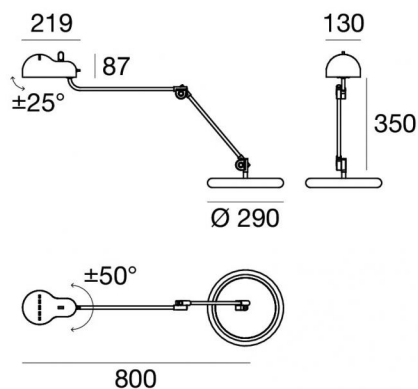

Table Lamps | 220-240 V | 1xE27
9079

Technical data	
Construction year	2021
Type	Table Lamps
Installation position	Floor
Installation environment	Indoor
Power	1 x 7 W
Lamp cap	1 x E27
Frequency	50-60 Hz
Optics	General Lighting
Light emission direction	downward
Safety class	2
IP	IP20
Glow wire test	650°
Direct mounting on normally flammable surfaces	Yes
CE	Yes
Dimmable article	No
Directional	No
Tilting	Yes
total angle (horizontal plane)	100 °
total angle (vertical plane)	50 °
Walk-over	No
Drive-over	No
Cable included	Yes
Cable length	2.5 m
Electric socket	Type C
Resin potting	No

Finishing casing	
Material	Iron
Colour	Green
Processing	Coating

Table Lamps | 220-240 V | 1xE27
9079

Single emission table lamps for indoor application. LED lamplamp included, lamp cap 1xE27.

The device body is made of iron and features a green finish, processed by means of coating. The ingress protection degree is IP20;

. The power supply cable is included and features a 2.5 m lenght.

The device features protection class II and can be floor-mounted.

Compliant with the EN 60598-1 standard and its specific provisions.

Illuminotechnical Features	
Source lumens	806 lm
Colour temperature	2700 K
Colour rendering index	80 Ra
Junction temperature (lighting fixture)	80
Standard Operating Ambient Temperature	25